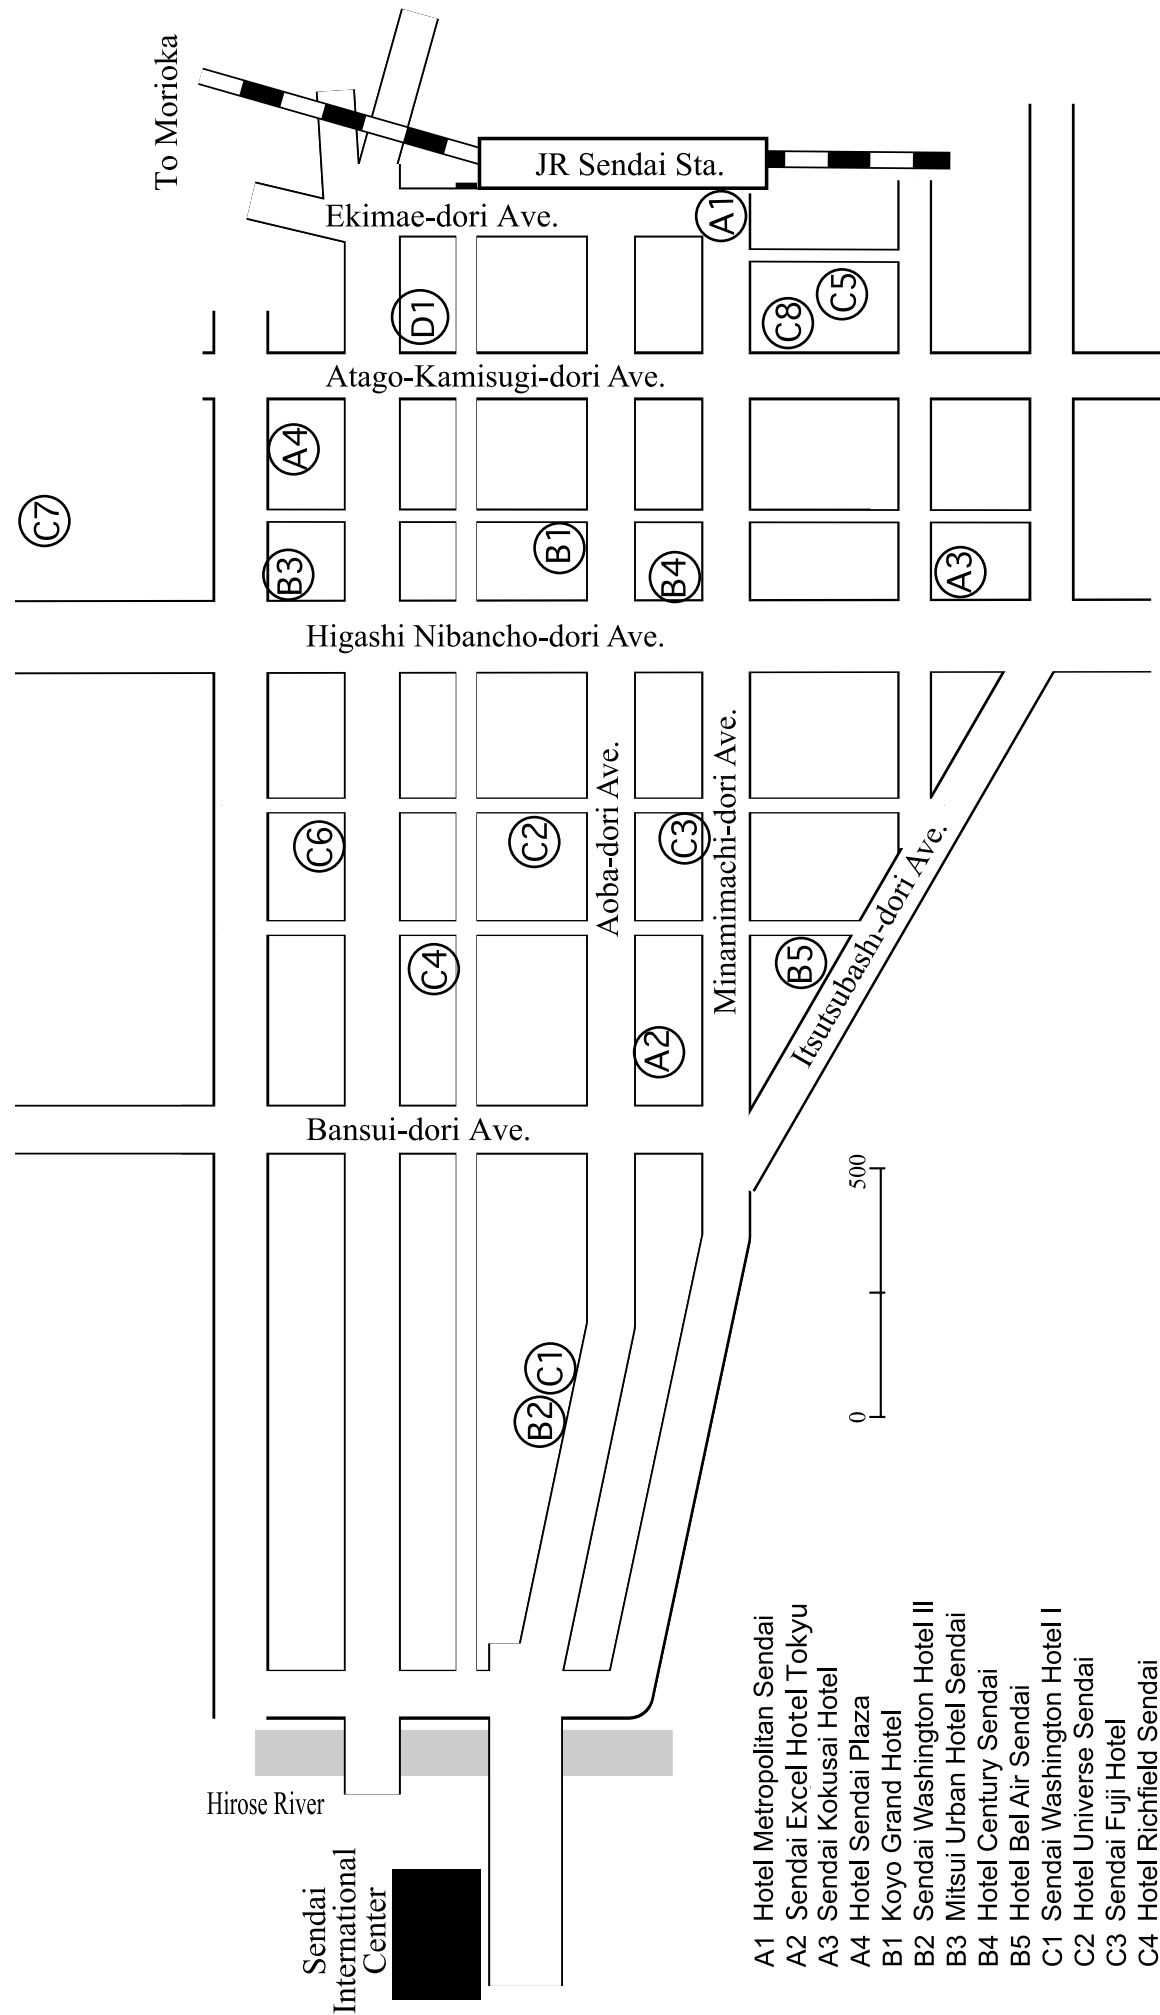

Sendai Hotel Map

- A1 Hotel Metropolitan Sendai
- A2 Sendai Excel Hotel Tokyu
- A3 Sendai Kokusai Hotel
- A4 Hotel Sendai Plaza
- B1 Koyo Grand Hotel
- B2 Sendai Washington Hotel II
- B3 Mitsui Urban Hotel Sendai
- B4 Hotel Century Sendai
- B5 Hotel Bel Air Sendai
- C1 Sendai Washington Hotel I
- C2 Hotel Universe Sendai
- C3 Sendai Fuji Hotel
- C4 Hotel Richfield Sendai
- C5 Central Sendai Hotel
- C6 Hotel Goldenpalace Sendai
- C7 Sendai Business Hotel
- C8 Chisan Hotel Sendai
- D1 Ryokan Takenaka Bekkan